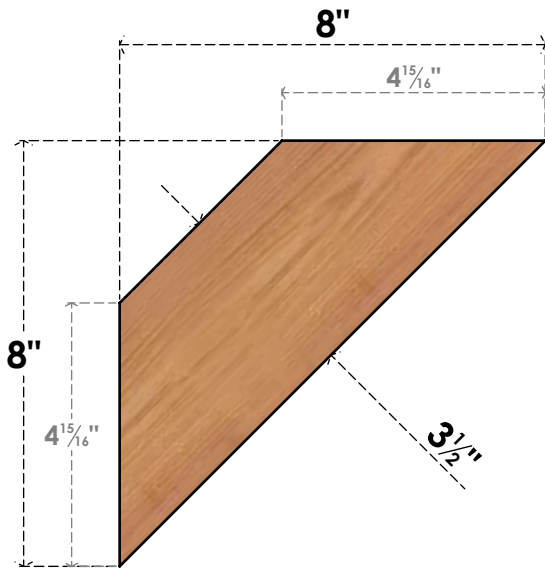

BRC06X08X08TRA00SWR

5 1/2"W X 8"D X 8"H TRADITIONAL SMOOTH BRACE, WESTERN RED CEDAR

SIDE

FRONT

EKENA MILLWORK
 2300 WEST MAIN ST.
 CLARKSVILLE, TX 75426
 TOLL FREE: 866-607-0453
 WWW.EKENAMILLWORK.COM

NOTES